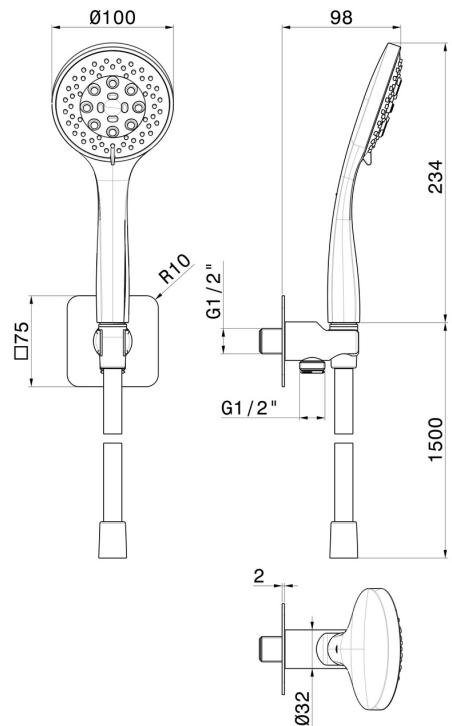

853.58.063

Complete shower set, with 3-jet ABS hand shower, flexible and wall union with shower holder - finish PVD Gun Metal

FEATURES

Material	ABS
Technology	Save Water
Installation	Wall mounted
Water mixing	Mechanical

TECHNICAL DRAWING

853.58.063

Complete shower set, with 3-jet ABS hand shower, flexible and wall union with shower holder - finish PVD Gun Metal

AVAILABLE FINISHES

58.063

PVD Gun Metal

01.014

finish Matt White