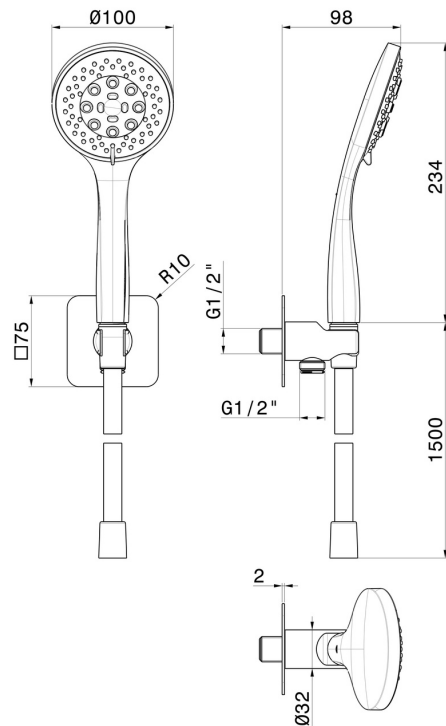

**853.59.064**

Complete shower set, with 3-jet ABS hand shower, flexible and wall union with shower holder - finish PVD Brushed Gun Metal

PVD Brushed Gun Metal

**FEATURES**

|              |                     |
|--------------|---------------------|
| Material     | <b>ABS</b>          |
| Technology   | <b>Save Water</b>   |
| Installation | <b>Wall mounted</b> |
| Water mixing | <b>Mechanical</b>   |

**TECHNICAL DRAWING**

**853.59.064**

Complete shower set, with 3-jet ABS hand shower, flexible and wall union with shower holder - finish PVD Brushed Gun Metal

**AVAILABLE FINISHES**

---

**59.064**

PVD Brushed Gun Metal