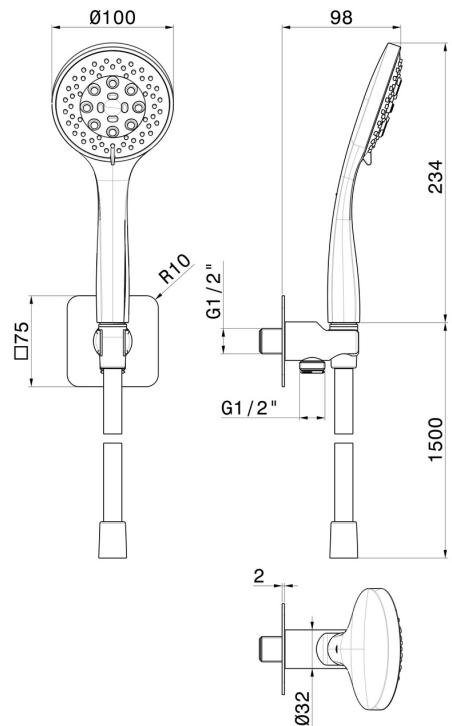

853.59.067

Complete shower set, with 3-jet ABS hand shower, flexible and wall union with shower holder - finish PVD Brushed Copper Bronze

FEATURES

Material	ABS
Technology	Save Water
Installation	Wall mounted
Water mixing	Mechanical

TECHNICAL DRAWING

853.59.067

Complete shower set, with 3-jet ABS hand shower, flexible and wall union with shower holder - finish PVD Brushed Copper Bronze

AVAILABLE FINISHES

59.067

PVD Brushed Copper Bronze