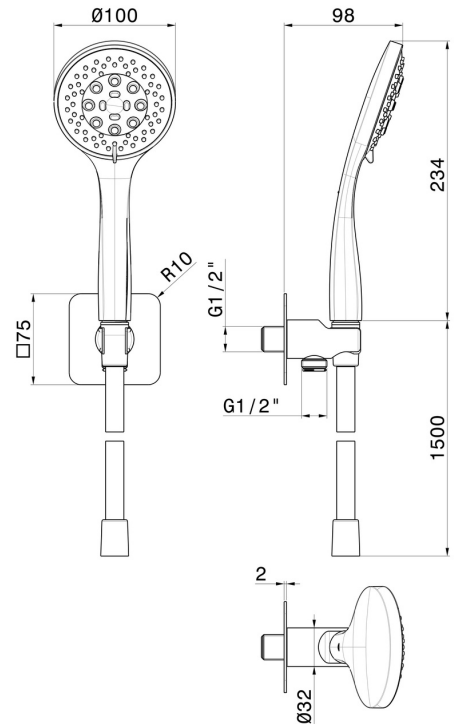

853.M0.070

Complete shower set, with 3-jet ABS hand shower, flexible and wall union with shower holder - finish Titanium Satin

FEATURES

Material	ABS
Technology	Save Water
Installation	Wall mounted
Water mixing	Mechanical

TECHNICAL DRAWING

853.M0.070

Complete shower set, with 3-jet ABS hand shower, flexible and wall union with shower holder -
finish Titanium Satin

AVAILABLE FINISHES

M0.070

Titanium Satin

01.014

finish Matt White