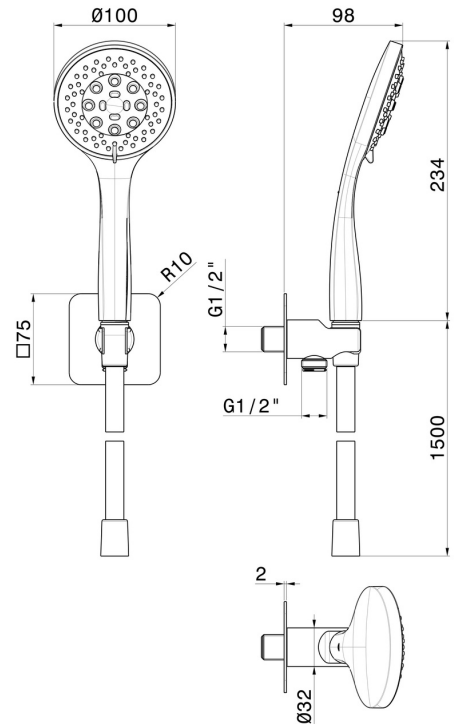

**853.M0.071**

Complete shower set, with 3-jet ABS hand shower, flexible and wall union with shower holder - finish Gold Satin

**FEATURES**

Material	<b>ABS</b>
Technology	<b>Save Water</b>
Installation	<b>Wall mounted</b>
Water mixing	<b>Mechanical</b>

**TECHNICAL DRAWING**

**853.M0.071**

Complete shower set, with 3-jet ABS hand shower, flexible and wall union with shower holder - finish Gold Satin

**AVAILABLE FINISHES**

---

**M0.071**

Gold Satin

**01.014**