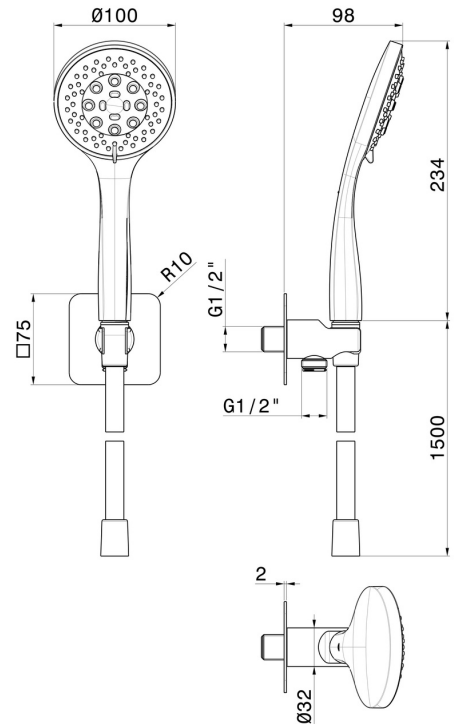

853.M0.072

Complete shower set, with 3-jet ABS hand shower, flexible and wall union with shower holder - finish Copper Satin

FEATURES

Material	ABS
Technology	Save Water
Installation	Wall mounted
Water mixing	Mechanical

TECHNICAL DRAWING

853.M0.072

Complete shower set, with 3-jet ABS hand shower, flexible and wall union with shower holder -
finish Copper Satin

AVAILABLE FINISHES

M0.072

Copper Satin

01.014

finish Matt White