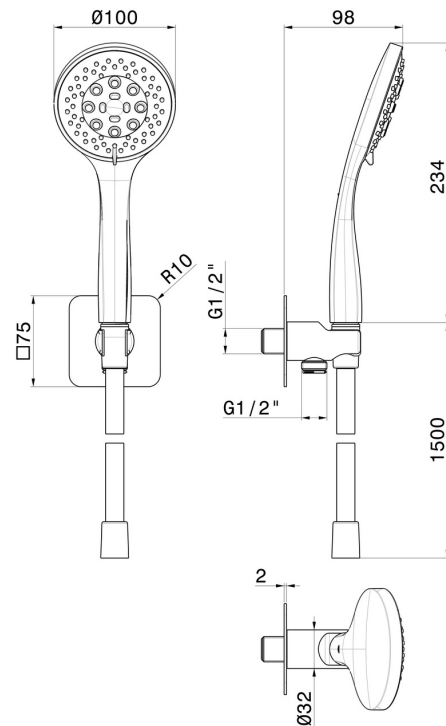

853.M0.075

Complete shower set, with 3-jet ABS hand shower, flexible and wall union with shower holder - finish Copper Glossy

FEATURES

Material	ABS
Technology	Save Water
Installation	Wall mounted
Water mixing	Mechanical

TECHNICAL DRAWING

853.M0.075

Complete shower set, with 3-jet ABS hand shower, flexible and wall union with shower holder -
finish Copper Glossy

AVAILABLE FINISHES

M0.075

Copper Glossy

01.014

finish Matt White