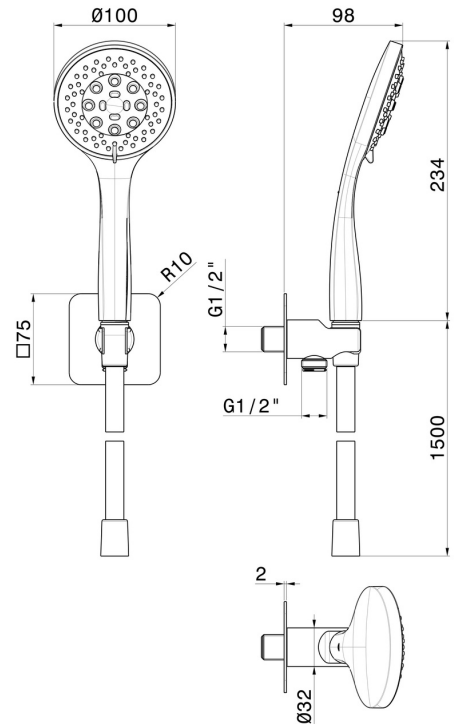

853.M0.077

Complete shower set, with 3-jet ABS hand shower, flexible and wall union with shower holder - finish Carbon Satin

FEATURES

Material	ABS
Technology	Save Water
Installation	Wall mounted
Water mixing	Mechanical

TECHNICAL DRAWING

853.M0.077

Complete shower set, with 3-jet ABS hand shower, flexible and wall union with shower holder - finish Carbon Satin

AVAILABLE FINISHES

M0.077

Carbon Satin

01.014

finish Matt White