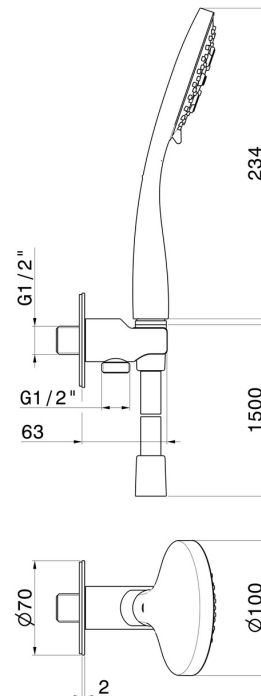

867.01.014

Complete shower set, with 3-jet ABS hand shower, flexible and wall union with shower holder - finish Matt White

FEATURES

Material	ABS
Technology	Save Water
Installation	Wall mounted
Water mixing	Mechanical

TECHNICAL DRAWING

867.01.014

Complete shower set, with 3-jet ABS hand shower, flexible and wall union with shower holder - finish Matt White

AVAILABLE FINISHES

01.014

Matt White

01.093

finish Matt Black

21.018

finish Chrome

47.083

finish Groove Bronze

58.061

finish PVD Copper Bronze

58.063

finish PVD Gun Metal