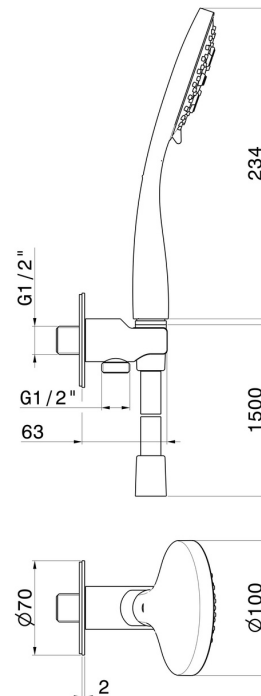

**867.01.093**

Complete shower set, with 3-jet ABS hand shower, flexible and wall union with shower holder - finish Matt Black

**FEATURES**

Material	<b>ABS</b>
Technology	<b>Save Water</b>
Installation	<b>Wall mounted</b>
Water mixing	<b>Mechanical</b>

**TECHNICAL DRAWING**

**867.01.093**

Complete shower set, with 3-jet ABS hand shower, flexible and wall union with shower holder - finish Matt Black

**47.083**

finish Groove Bronze

**58.061**

finish PVD Copper Bronze

**58.063**

finish PVD Gun Metal

**59.064**

finish PVD Brushed Gun Metal

**59.066**

finish PVD Brushed steel

**59.067**

finish PVD Brushed Copper Bronze

**59.097**

finish PVD Brushed Gold

**59.098**

finish PVD Brushed Pale Gold