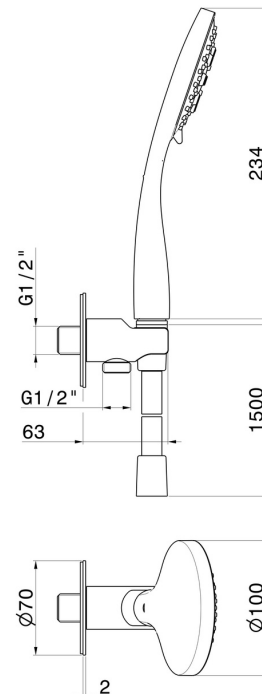

## 867.21.018

Complete shower set, with 3-jet ABS hand shower, flexible and wall union with shower holder - finish Chrome

Chrome

### TECHNICAL DRAWING

---

**867.21.018**

Complete shower set, with 3-jet ABS hand shower, flexible and wall union with shower holder - finish Chrome