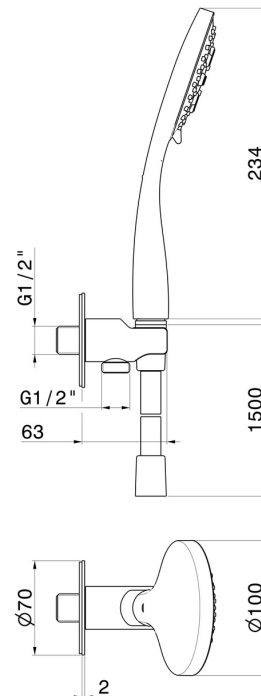

**867.47.083**

Complete shower set, with 3-jet ABS hand shower, flexible and wall union with shower holder - finish Groove Bronze

Groove Bronze

**FEATURES**

Material	<b>ABS</b>
Technology	<b>Save Water</b>
Installation	<b>Wall mounted</b>
Water mixing	<b>Mechanical</b>

**TECHNICAL DRAWING**

**867.47.083**

Complete shower set, with 3-jet ABS hand shower, flexible and wall union with shower holder - finish Groove Bronze

**21.018**

finish Chrome

**58.061**

finish PVD Copper Bronze

**58.063**

finish PVD Gun Metal

**59.064**

finish PVD Brushed Gun Metal

**59.066**

finish PVD Brushed steel

**59.067**

finish PVD Brushed Copper Bronze

**59.097**

finish PVD Brushed Gold

**59.098**

finish PVD Brushed Pale Gold