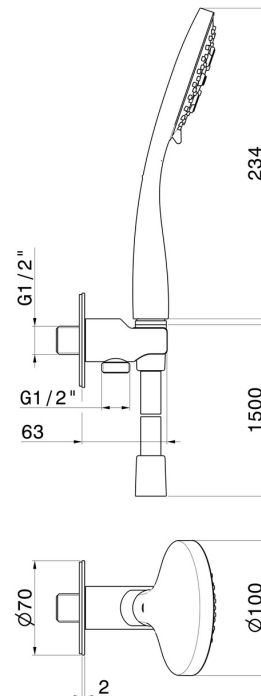

867.58.061

Complete shower set, with 3-jet ABS hand shower, flexible and wall union with shower holder - finish PVD Copper Bronze

FEATURES

Material	ABS
Technology	Save Water
Installation	Wall mounted
Water mixing	Mechanical

TECHNICAL DRAWING

867.58.061

Complete shower set, with 3-jet ABS hand shower, flexible and wall union with shower holder - finish PVD Copper Bronze

AVAILABLE FINISHES

58.061

PVD Copper Bronze

01.014

finish Matt White