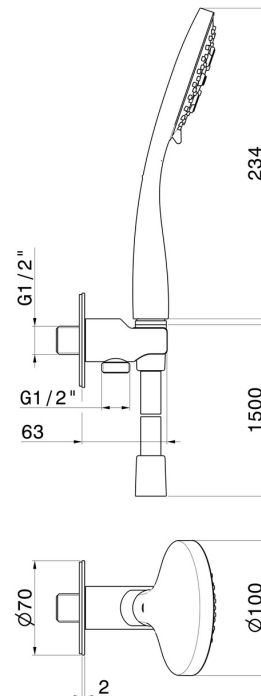

867.58.063

Complete shower set, with 3-jet ABS hand shower, flexible and wall union with shower holder - finish PVD Gun Metal

FEATURES

Material	ABS
Technology	Save Water
Installation	Wall mounted
Water mixing	Mechanical

TECHNICAL DRAWING

867.58.063

Complete shower set, with 3-jet ABS hand shower, flexible and wall union with shower holder - finish PVD Gun Metal

AVAILABLE FINISHES

58.063

PVD Gun Metal

01.014

finish Matt White