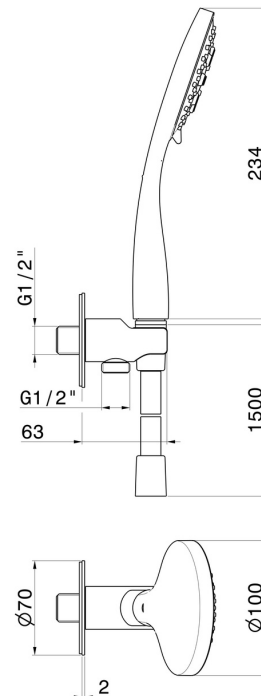

**867.59.064**

Complete shower set, with 3-jet ABS hand shower, flexible and wall union with shower holder - finish PVD Brushed Gun Metal

**FEATURES**

Material	<b>ABS</b>
Technology	<b>Save Water</b>
Installation	<b>Wall mounted</b>
Water mixing	<b>Mechanical</b>

**TECHNICAL DRAWING**

**867.59.064**

Complete shower set, with 3-jet ABS hand shower, flexible and wall union with shower holder - finish PVD Brushed Gun Metal

**21.018**

finish Chrome

**47.083**

finish Groove Bronze

**58.061**

finish PVD Copper Bronze

**58.063**

finish PVD Gun Metal

**59.066**

finish PVD Brushed steel

**59.067**

finish PVD Brushed Copper Bronze

**59.097**

finish PVD Brushed Gold

**59.098**

finish PVD Brushed Pale Gold