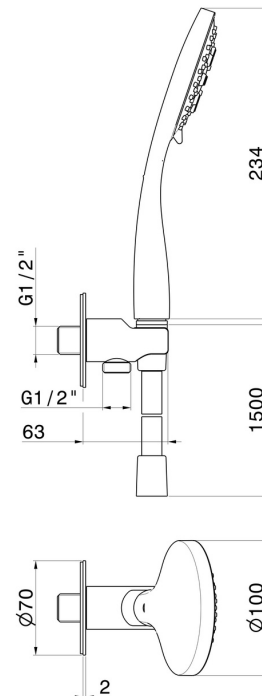

867.59.067

Complete shower set, with 3-jet ABS hand shower, flexible and wall union with shower holder - finish PVD Brushed Copper Bronze

PVD Brushed Copper Bronze

FEATURES

Material	ABS
Technology	Save Water
Installation	Wall mounted
Water mixing	Mechanical

TECHNICAL DRAWING

867.59.067

Complete shower set, with 3-jet ABS hand shower, flexible and wall union with shower holder - finish PVD Brushed Copper Bronze

AVAILABLE FINISHES

59.067

PVD Brushed Copper Bronze

58.061

finish PVD Copper Bronze

58.063

finish PVD Gun Metal

59.064

finish PVD Brushed Gun Metal

59.066

finish PVD Brushed steel