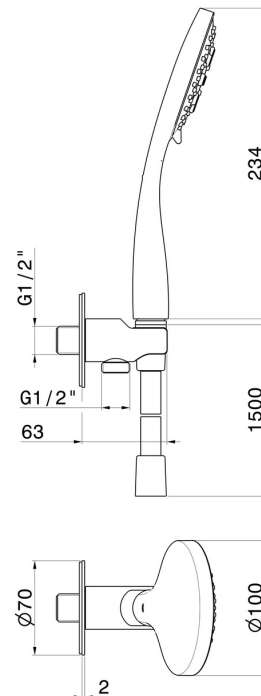

**867.59.097**

Complete shower set, with 3-jet ABS hand shower, flexible and wall union with shower holder - finish PVD Brushed Gold

PVD Brushed Gold

**FEATURES**

Material	<b>ABS</b>
Technology	<b>Save Water</b>
Installation	<b>Wall mounted</b>
Water mixing	<b>Mechanical</b>

**TECHNICAL DRAWING**

**867.59.097**

Complete shower set, with 3-jet ABS hand shower, flexible and wall union with shower holder - finish PVD Brushed Gold

**21.018**

finish Chrome

**47.083**

finish Groove Bronze

**58.061**

finish PVD Copper Bronze

**58.063**

finish PVD Gun Metal