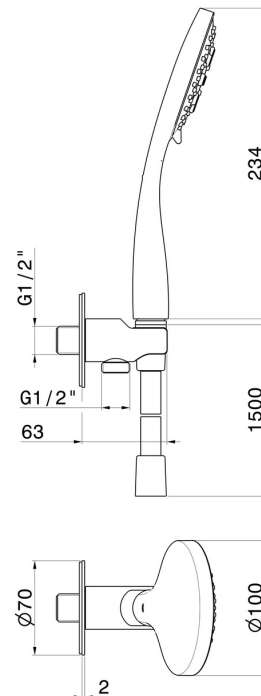

867.59.098

Complete shower set, with 3-jet ABS hand shower, flexible and wall union with shower holder - finish PVD Brushed Pale Gold

PVD Brushed Pale Gold

FEATURES

Material	ABS
Technology	Save Water
Installation	Wall mounted
Water mixing	Mechanical

TECHNICAL DRAWING

867.59.098

Complete shower set, with 3-jet ABS hand shower, flexible and wall union with shower holder - finish PVD Brushed Pale Gold

AVAILABLE FINISHES

59.098

PVD Brushed Pale Gold

01.014