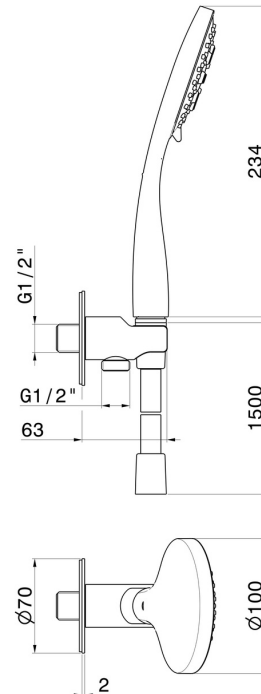

867.61.020

Complete shower set, with 3-jet ABS hand shower, flexible and wall union with shower holder - finish PVD Glossy Gold

PVD Glossy Gold

FEATURES

Material	ABS
Technology	Save Water
Installation	Wall mounted
Water mixing	Mechanical

TECHNICAL DRAWING

867.61.020

Complete shower set, with 3-jet ABS hand shower, flexible and wall union with shower holder -
finish PVD Glossy Gold

AVAILABLE FINISHES

61.020

PVD Glossy Gold

01.014

finish Matt White