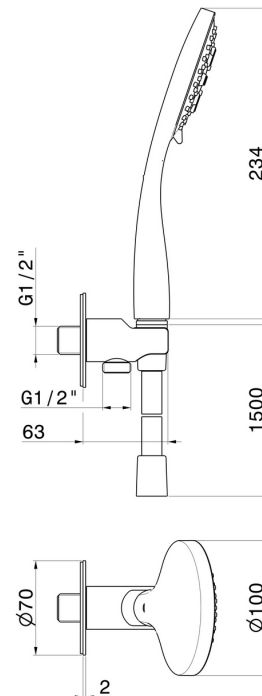

867.M0.070

Complete shower set, with 3-jet ABS hand shower, flexible and wall union with shower holder - finish Titanium Satin

FEATURES

Material	ABS
Technology	Save Water
Installation	Wall mounted
Water mixing	Mechanical

TECHNICAL DRAWING

867.M0.070

Complete shower set, with 3-jet ABS hand shower, flexible and wall union with shower holder - finish Titanium Satin

AVAILABLE FINISHES

M0.070

Titanium Satin

01.014

finish Matt White