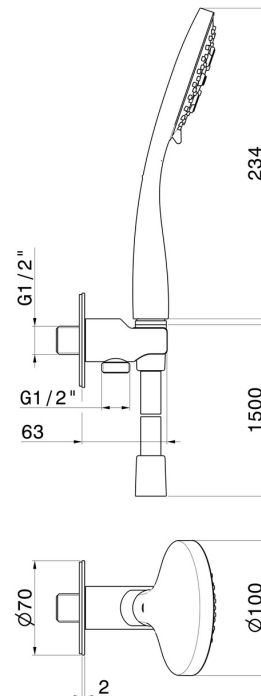

867.M0.071

Complete shower set, with 3-jet ABS hand shower, flexible and wall union with shower holder - finish Gold Satin

FEATURES

Material	ABS
Technology	Save Water
Installation	Wall mounted
Water mixing	Mechanical

TECHNICAL DRAWING

867.M0.071

Complete shower set, with 3-jet ABS hand shower, flexible and wall union with shower holder - finish Gold Satin

AVAILABLE FINISHES

M0.071

Gold Satin

01.014

finish Matt White