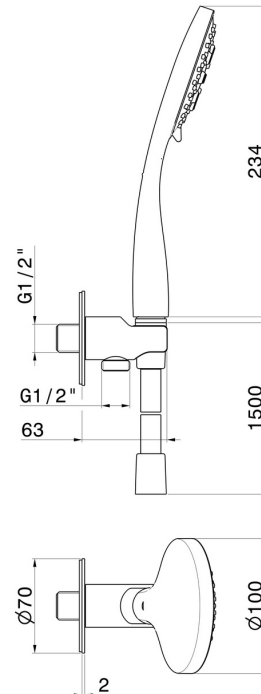

**867.M0.072**

Complete shower set, with 3-jet ABS hand shower, flexible and wall union with shower holder - finish Copper Satin

**FEATURES**

Material	<b>ABS</b>
Technology	<b>Save Water</b>
Installation	<b>Wall mounted</b>
Water mixing	<b>Mechanical</b>

**TECHNICAL DRAWING**

**867.M0.072**

Complete shower set, with 3-jet ABS hand shower, flexible and wall union with shower holder - finish Copper Satin

**AVAILABLE FINISHES**

---

**M0.072**

Copper Satin

**01.014**

finish PVD Copper Bronze

**58.063**

finish PVD Gun Metal

**59.064**

finish PVD Brushed Gun Metal

**59.066**

finish PVD Brushed steel

**59.067**