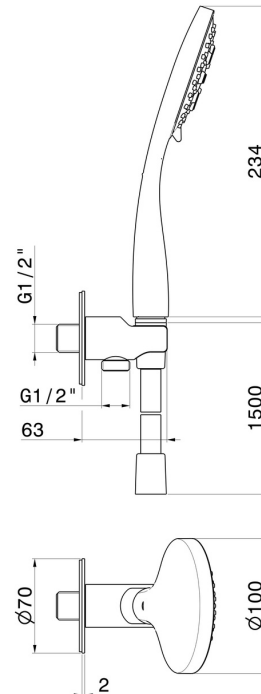

867.M0.075

Complete shower set, with 3-jet ABS hand shower, flexible and wall union with shower holder - finish Copper Glossy

FEATURES

Material	ABS
Technology	Save Water
Installation	Wall mounted
Water mixing	Mechanical

TECHNICAL DRAWING

867.M0.075

Complete shower set, with 3-jet ABS hand shower, flexible and wall union with shower holder - finish Copper Glossy

AVAILABLE FINISHES

M0.075

Copper Glossy

01.014

finish Matt White