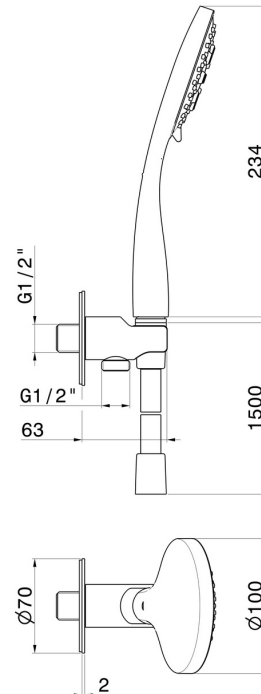

**867.M0.077**

Complete shower set, with 3-jet ABS hand shower, flexible and wall union with shower holder - finish Carbon Satin

**FEATURES**

Material	<b>ABS</b>
Technology	<b>Save Water</b>
Installation	<b>Wall mounted</b>
Water mixing	<b>Mechanical</b>

**TECHNICAL DRAWING**

**867.M0.077**

Complete shower set, with 3-jet ABS hand shower, flexible and wall union with shower holder - finish Carbon Satin

**AVAILABLE FINISHES**

---

**M0.077**

Carbon Satin

**01.014**

finish PVD Copper Bronze

**58.063**

finish PVD Gun Metal

**59.064**

finish PVD Brushed Gun Metal

**59.066**

finish PVD Brushed steel

**59.067**