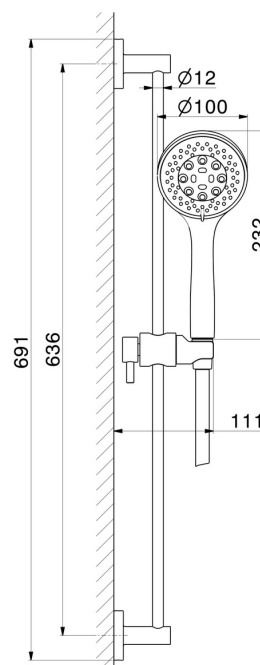

72256.01.093

Complete shower set, with 3-jet ABS hand shower, L=150 cm flexible - finish Matt Black

FEATURES

Material	ABS - Brass
Technology	Save Water
Installation	Wall mounted
Water mixing	Mechanical

TECHNICAL DRAWING

72256.01.093

Complete shower set, with 3-jet ABS hand shower, L=150 cm flexible - finish Matt Black

AVAILABLE FINISHES

01.093

Matt Black

01.014

finish Matt White

21.018

finish Chrome

47.083

finish Groove Bronze

58.061

finish PVD Copper Bronze

58.063

finish PVD Gun Metal

59.064