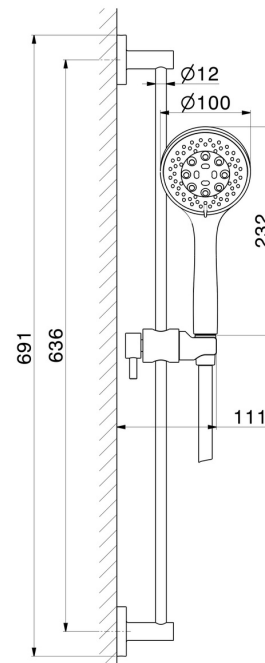

## 72256.21.018

Complete shower set, with 3-jet ABS hand shower, L=150 cm flexible - finish Chrome

### FEATURES

---

Material	<b>ABS - Brass</b>
Technology	<b>Save Water</b>
Installation	<b>Wall mounted</b>
Water mixing	<b>Mechanical</b>

### TECHNICAL DRAWING

---

**72256.21.018**

Complete shower set, with 3-jet ABS hand shower, L=150 cm flexible - finish Chrome