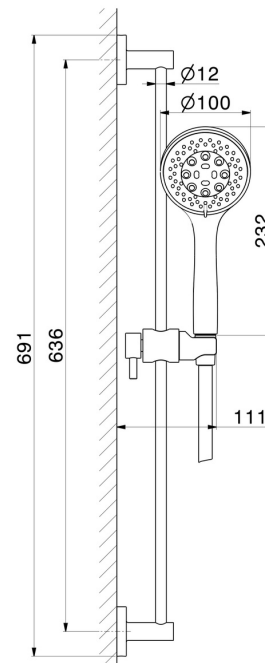

72256.47.083

Complete shower set, with 3-jet ABS hand shower, L=150 cm flexible - finish Groove Bronze

Groove Bronze

FEATURES

- | | |
|--------------|---------------------|
| Material | ABS - Brass |
| Technology | Save Water |
| Installation | Wall mounted |
| Water mixing | Mechanical |

TECHNICAL DRAWING

72256.47.083

Complete shower set, with 3-jet ABS hand shower, L=150 cm flexible - finish Groove Bronze

AVAILABLE FINISHES

47.083

Groove Bronze

01.014

finish Matt White