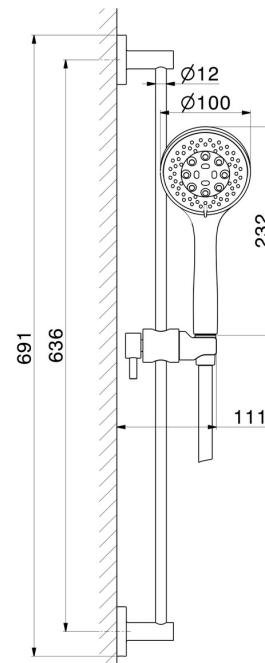

72256.58.061

Complete shower set, with 3-jet ABS hand shower, L=150 cm flexible - finish PVD Copper Bronze

FEATURES

- | | |
|--------------|---------------------|
| Material | ABS - Brass |
| Technology | Save Water |
| Installation | Wall mounted |
| Water mixing | Mechanical |

TECHNICAL DRAWING

72256.58.061

Complete shower set, with 3-jet ABS hand shower, L=150 cm flexible - finish PVD Copper Bronze

AVAILABLE FINISHES

58.061

PVD Copper Bronze

01.014

finish Matt White