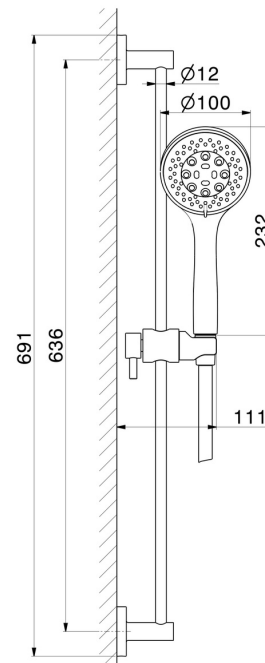

72256.59.064

Complete shower set, with 3-jet ABS hand shower, L=150 cm flexible - finish PVD Brushed Gun Metal

PVD Brushed Gun Metal

FEATURES

Material	ABS - Brass
Technology	Save Water
Installation	Wall mounted
Water mixing	Mechanical

TECHNICAL DRAWING

72256.59.064

Complete shower set, with 3-jet ABS hand shower, L=150 cm flexible - finish PVD Brushed Gun Metal

AVAILABLE FINISHES

59.064

PVD Brushed Gun Metal

01.014

finish Matt White