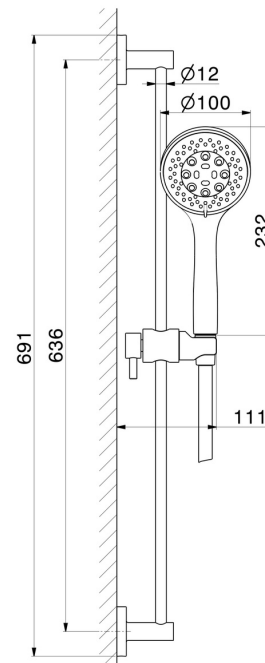

**72256.59.066**

Complete shower set, with 3-jet ABS hand shower, L=150 cm flexible - finish PVD Brushed steel

PVD Brushed steel

**FEATURES**

Material	<b>ABS - Brass</b>
Technology	<b>Save Water</b>
Installation	<b>Wall mounted</b>
Water mixing	<b>Mechanical</b>

**TECHNICAL DRAWING**

**72256.59.066**

Complete shower set, with 3-jet ABS hand shower, L=150 cm flexible - finish PVD Brushed steel