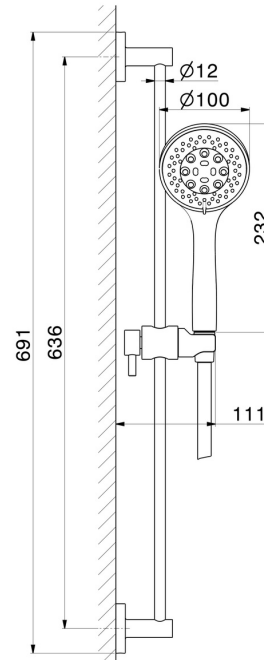

72256.59.067

Complete shower set, with 3-jet ABS hand shower, L=150 cm flexible - finish PVD Brushed Copper Bronze

PVD Brushed Copper Bronze

FEATURES

Material	ABS - Brass
Technology	Save Water
Installation	Wall mounted
Water mixing	Mechanical

TECHNICAL DRAWING

72256.59.067

Complete shower set, with 3-jet ABS hand shower, L=150 cm flexible - finish PVD Brushed Copper Bronze

AVAILABLE FINISHES

59.067

PVD Brushed Copper Bronze

01.014

finish Matt White