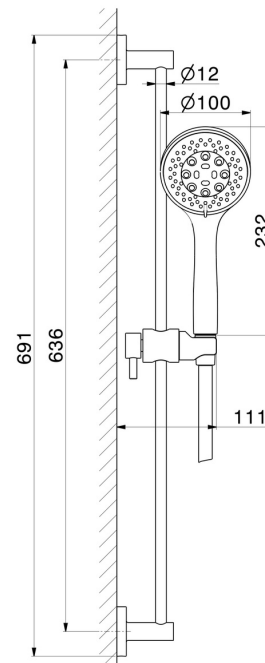

72256.59.097

Complete shower set, with 3-jet ABS hand shower, L=150 cm flexible - finish PVD Brushed Gold

PVD Brushed Gold

FEATURES

Material	ABS - Brass
Technology	Save Water
Installation	Wall mounted
Water mixing	Mechanical

TECHNICAL DRAWING

72256.59.097

Complete shower set, with 3-jet ABS hand shower, L=150 cm flexible - finish PVD Brushed Gold

AVAILABLE FINISHES

59.097

PVD Brushed Gold

01.014

finish Matt White