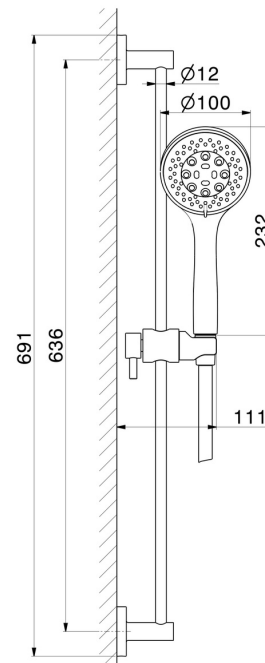

**72256.59.098**

Complete shower set, with 3-jet ABS hand shower, L=150 cm flexible - finish PVD Brushed Pale Gold

PVD Brushed Pale Gold

**FEATURES**

Material	<b>ABS - Brass</b>
Technology	<b>Save Water</b>
Installation	<b>Wall mounted</b>
Water mixing	<b>Mechanical</b>

**TECHNICAL DRAWING**

**72256.59.098**

Complete shower set, with 3-jet ABS hand shower, L=150 cm flexible - finish PVD Brushed Pale Gold