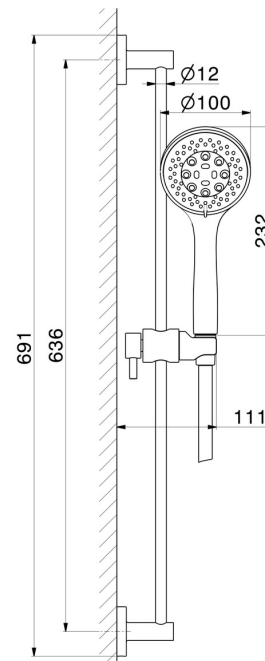

72256.61.020

Complete shower set, with 3-jet ABS hand shower, L=150 cm flexible - finish PVD Glossy Gold

PVD Glossy Gold

FEATURES

Material	ABS - Brass
Technology	Save Water
Installation	Wall mounted
Water mixing	Mechanical

TECHNICAL DRAWING

72256.61.020

Complete shower set, with 3-jet ABS hand shower, L=150 cm flexible - finish PVD Glossy Gold

AVAILABLE FINISHES

61.020

PVD Glossy Gold

01.014

finish Matt White