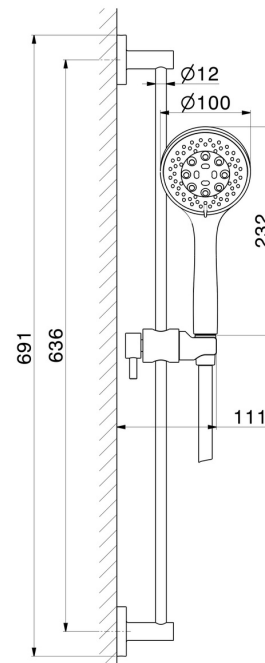

72256.M0.070

Complete shower set, with 3-jet ABS hand shower, L=150 cm flexible - finish Titanium Satin

FEATURES

Material	ABS - Brass
Technology	Save Water
Installation	Wall mounted
Water mixing	Mechanical

TECHNICAL DRAWING

72256.M0.070

Complete shower set, with 3-jet ABS hand shower, L=150 cm flexible - finish Titanium Satin

AVAILABLE FINISHES

M0.070

Titanium Satin

01.014

finish Matt White