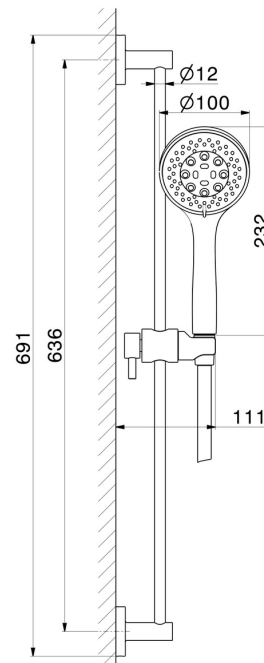

72256.M0.072

Complete shower set, with 3-jet ABS hand shower, L=150 cm flexible - finish Copper Satin

FEATURES

- | | |
|--------------|---------------------|
| Material | ABS - Brass |
| Technology | Save Water |
| Installation | Wall mounted |
| Water mixing | Mechanical |

TECHNICAL DRAWING

72256.M0.072

Complete shower set, with 3-jet ABS hand shower, L=150 cm flexible - finish Copper Satin

AVAILABLE FINISHES

M0.072

Copper Satin

01.014

finish Matt White