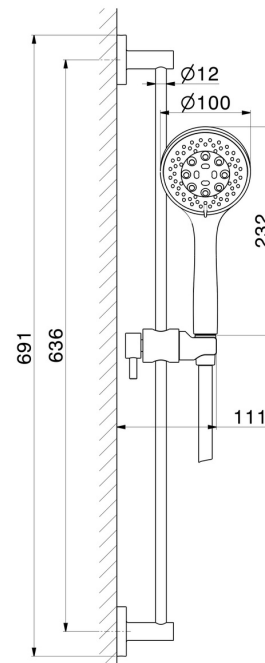

72256.M0.075

Complete shower set, with 3-jet ABS hand shower, L=150 cm flexible - finish Copper Glossy

FEATURES

Material	ABS - Brass
Technology	Save Water
Installation	Wall mounted
Water mixing	Mechanical

TECHNICAL DRAWING

72256.M0.075

Complete shower set, with 3-jet ABS hand shower, L=150 cm flexible - finish Copper Glossy

AVAILABLE FINISHES

M0.075

Copper Glossy

01.014

finish Matt White