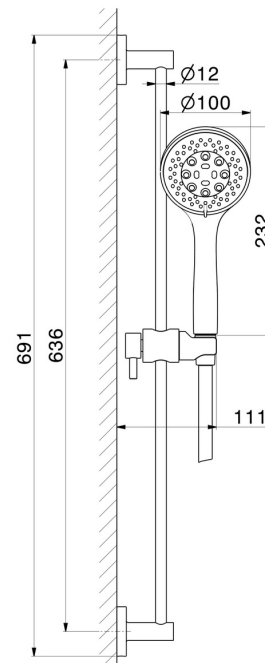

**72256.M0.077**

Complete shower set, with 3-jet ABS hand shower, L=150 cm flexible - finish Carbon Satin

**FEATURES**

- |              |                     |
|--------------|---------------------|
| Material     | <b>ABS - Brass</b>  |
| Technology   | <b>Save Water</b>   |
| Installation | <b>Wall mounted</b> |
| Water mixing | <b>Mechanical</b>   |

**TECHNICAL DRAWING**

**72256.M0.077**

Complete shower set, with 3-jet ABS hand shower, L=150 cm flexible - finish Carbon Satin