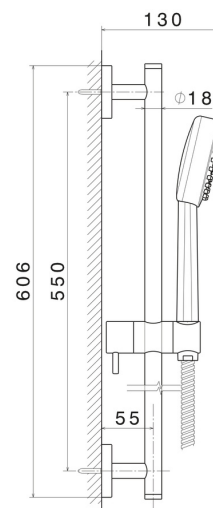

60658.01.014

Complete shower set, with ABS hand shower, L=150 cm flexible - finish Matt White

FEATURES

Technology

Save Water

Installation

Wall mounted

TECHNICAL DRAWING

60658.01.014

Complete shower set, with ABS hand shower, L=150 cm flexible - finish Matt White

AVAILABLE FINISHES

01.014

Matt White

01.093

finish Matt Black

21.018