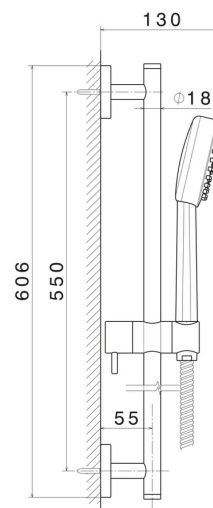

## 60658.01.093

Complete shower set, with ABS hand shower, L=150 cm flexible - finish Matt Black

### TECHNICAL DRAWING

---

**60658.01.093**

Complete shower set, with ABS hand shower, L=150 cm flexible - finish Matt Black

**AVAILABLE FINISHES**

---

**01.093**

Matt Black