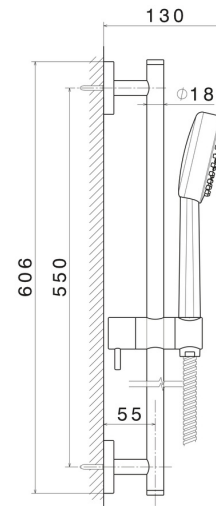

60658.21.018

Complete shower set, with ABS hand shower, L=150 cm
flexible - finish Chrome

FEATURES

Technology

Save Water

Installation

Wall mounted

TECHNICAL DRAWING

60658.21.018

Complete shower set, with ABS hand shower, L=150 cm flexible - finish Chrome

AVAILABLE FINISHES

21.018

Chrome

01.014

finish Matt White

01.093