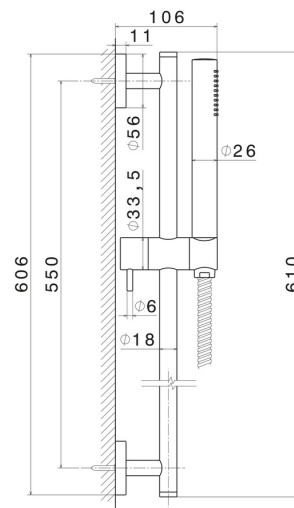

61356.01.014

Complete shower set, with ABS hand shower, LL 150 cm flexible - finish Matt White

FEATURES

Technology

Save Water

Installation

Wall mounted

TECHNICAL DRAWING

61356.01.014

Complete shower set, with ABS hand shower, LL 150 cm flexible - finish Matt White

AVAILABLE FINISHES

01.014

Matt White

01.093

finish Matt Black

21.018