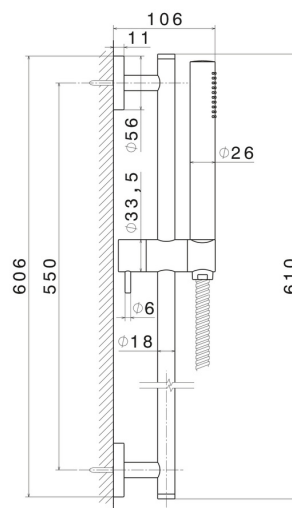

61356.01.093

Complete shower set, with ABS hand shower, LL 150 cm flexible - finish Matt Black

FEATURES

Technology

Save Water

Installation

Wall mounted

TECHNICAL DRAWING

61356.01.093

Complete shower set, with ABS hand shower, LL 150 cm flexible - finish Matt Black

AVAILABLE FINISHES

01.093

Matt Black

01.014

finish Matt White

21.018