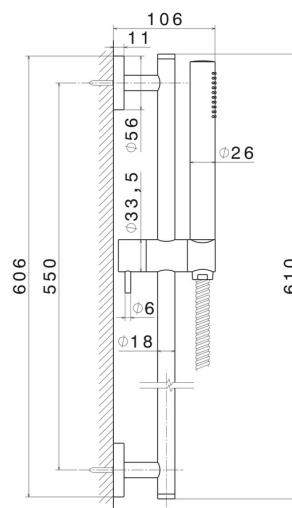

61356.21.018

Complete shower set, with ABS hand shower, LL 150 cm flexible - finish Chrome

Chrome

FEATURES

Technology

Save Water

Installation

Wall mounted

TECHNICAL DRAWING

61356.21.018

Complete shower set, with ABS hand shower, LL 150 cm flexible - finish Chrome

AVAILABLE FINISHES

21.018

Chrome

01.014

finish Matt White