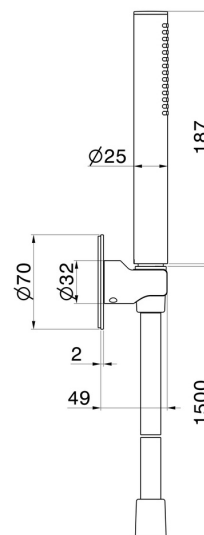

## 866.01.014

Complete shower set, with brass hand shower and flexible -  
finish Matt White

### TECHNICAL DRAWING

---

**866.01.014**

Complete shower set, with brass hand shower and flexible - finish Matt White