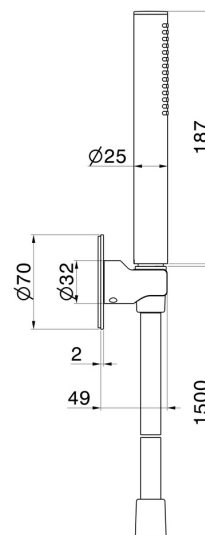

866.47.083

Complete shower set, with brass hand shower and flexible -
finish Groove Bronze

Groove Bronze

FEATURES

Material	Brass
Installation	Wall mounted

TECHNICAL DRAWING

866.47.083

Complete shower set, with brass hand shower and flexible - finish Groove Bronze