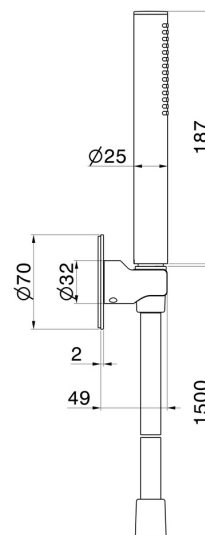

866.59.064

Complete shower set, with brass hand shower and flexible -
finish PVD Brushed Gun Metal

PVD Brushed Gun Metal

FEATURES

Material	Brass
Installation	Wall mounted

TECHNICAL DRAWING

866.59.064

Complete shower set, with brass hand shower and flexible - finish PVD Brushed Gun Metal

finish Chrome

47.083

finish Groove Bronze

58.061

finish PVD Copper Bronze

58.063

finish PVD Gun Metal

59.066