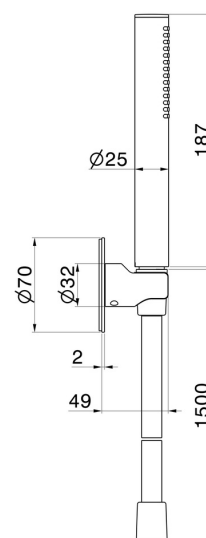

## 866.59.066

Complete shower set, with brass hand shower and flexible -  
finish PVD Brushed steel

### TECHNICAL DRAWING

---

**866.59.066**

Complete shower set, with brass hand shower and flexible - finish PVD Brushed steel

**21.018**

finish Chrome

**47.083**

finish Groove Bronze

**58.061**

finish PVD Copper Bronze

**58.063**

finish PVD Gun Metal