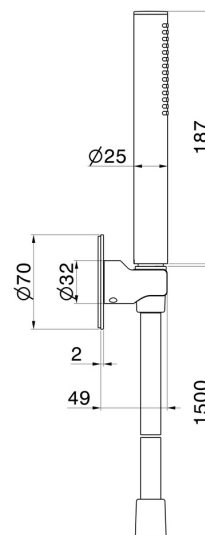

866.59.067

Complete shower set, with brass hand shower and flexible -
finish PVD Brushed Copper Bronze

PVD Brushed Copper Bronze

FEATURES

Material	Brass
Installation	Wall mounted

TECHNICAL DRAWING

866.59.067

21.018

finish Chrome

47.083

finish Groove Bronze

58.061

finish PVD Copper Bronze

58.063

finish PVD Gun Metal