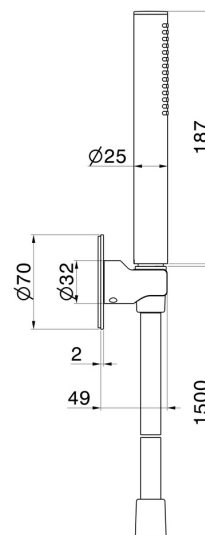

866.59.098

Complete shower set, with brass hand shower and flexible -
finish PVD Brushed Pale Gold

PVD Brushed Pale Gold

FEATURES

Material	Brass
Installation	Wall mounted

TECHNICAL DRAWING

866.59.098

Complete shower set, with brass hand shower and flexible - finish PVD Brushed Pale Gold

finish Chrome

47.083

finish Groove Bronze

58.061

finish PVD Copper Bronze

58.063

finish PVD Gun Metal

59.064